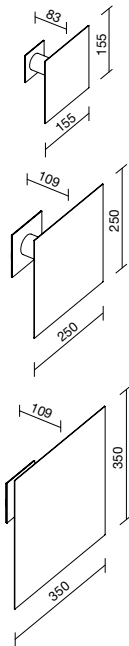

B1
Acciaio Inox
Stainless steel
Edelstahl

B4
Bianco goffrato
Embossed white
Weiß gaufriert

A5
Grigio alluminio
Aluminium grey
Aluminiumgrau

A6
Corten
Cor-ten steel
Rostoptik

Simple

Simple semincasso / Semi-recessed Simple / Simple halbversenkt

CODE	DIMENSIONS	ELECTRIFICATION	FINISH
58401	155x155x83 mm	G9 - 1 x 60W	B1
58404	155x155x83 mm	G9 - 1 x 60W	B4
58405	155x155x83 mm	G9 - 1 x 60W	A5
58406	155x155x83 mm	G9 - 1 x 60W	A6

CODE	DIMENSIONS	ELECTRIFICATION	FINISH
58421	250x250x109 mm	B15d - 1 x 100W	B1
58424	250x250x109 mm	B15d - 1 x 100W	B4
58425	250x250x109 mm	B15d - 1 x 100W	A5
58426	250x250x109 mm	B15d - 1 x 100W	A6

CODE	DIMENSIONS	ELECTRIFICATION	FINISH
58441	350x350x109 mm	B15d - 1 x 100W	B1
58444	350x350x109 mm	B15d - 1 x 100W	B4
58445	350x350x109 mm	B15d - 1 x 100W	A5
58446	350x350x109 mm	B15d - 1 x 100W	A6

IP 40 RECESSED BOX INCLUDED

CODE	DIMENSIONS	ELECTRIFICATION	FINISH
58431	250x250x148 mm	B15d - 1 x 100W	B1
58434	250x250x148 mm	B15d - 1 x 100W	B4
58435	250x250x148 mm	B15d - 1 x 100W	A5
58436	250x250x148 mm	B15d - 1 x 100W	A6

CODE	DIMENSIONS	ELECTRIFICATION	FINISH
58451	350x350x148 mm	B15d - 1 x 100W	B1
58454	350x350x148 mm	B15d - 1 x 100W	B4
58455	350x350x148 mm	B15d - 1 x 100W	A5
58456	350x350x148 mm	B15d - 1 x 100W	A6