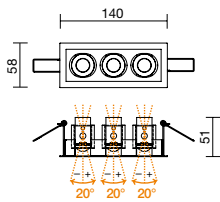

## Ti-k Led orientabile / Swivelling LED Ti-k / Ti-k LED schwenkbar

CODE	COLOURS LED	OPTICS	DIMENSIONS	ELECTRIFICATION	FINISH	
58804...	...W - N - C - Z*	... 10°- 30°- 50°	58x58x51 mm	1 LED x 2W	A4	52x52 mm
58805...	...W - N - C - Z*	... 10°- 30°- 50°	58x58x51 mm	1 LED x 2W	A5	52x52 mm
58807...	...W - N - C - Z*	... 10°- 30°- 50°	58x58x51 mm	1 LED x 2W	B7	52x52 mm

CODE	COLOURS LED	OPTICS	DIMENSIONS	ELECTRIFICATION	FINISH	
58814...	...W - N - C - Z*	... 10°- 30°- 50°	58x110x51 mm	2 LED x 2W	A4	52x104 mm
58815...	...W - N - C - Z*	... 10°- 30°- 50°	58x110x51 mm	2 LED x 2W	A5	52x104 mm
58817...	...W - N - C - Z*	... 10°- 30°- 50°	58x110x51 mm	2 LED x 2W	B7	52x104 mm