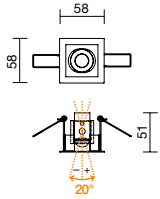

## Ti-k Led orientabile / Swivelling LED Ti-k / Ti-k LED schwenkbar

CODE	COLOURS LED	OPTICS	DIMENSIONS	ELECTRIFICATION	FINISH	
58804...	...W - N - C - Z*	... 10°- 30°- 50°	58x58x51 mm	1 LED x 2W	A4	52x52 mm
58805...	...W - N - C - Z*	... 10°- 30°- 50°	58x58x51 mm	1 LED x 2W	A5	52x52 mm
58807...	...W - N - C - Z*	... 10°- 30°- 50°	58x58x51 mm	1 LED x 2W	B7	52x52 mm