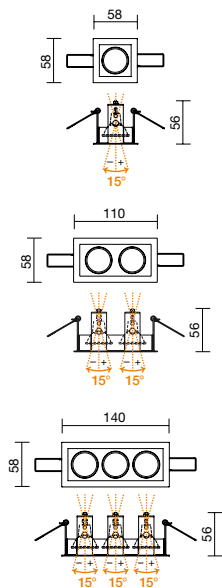

Ti-k mini orientabile / Mini swivelling Ti-k / Ti-k Mini schwenkbar

	CODE	DIMENSIONS	ELECTRIFICATION	FINISH	
	58344	58x58x56 mm	GU4 - 1 x 20W	A4	52x52 mm
	58345	58x58x56 mm	GU4 - 1 x 20W	A5	52x52 mm
	58347	58x58x56 mm	GU4 - 1 x 20W	B7	52x52 mm

	CODE	DIMENSIONS	ELECTRIFICATION	FINISH	
	58354	58x110x56 mm	GU4 - 2 x 20W	A4	52x104 mm
	58355	58x110x56 mm	GU4 - 2 x 20W	A5	52x104 mm
	58357	58x110x56 mm	GU4 - 2 x 20W	B7	52x104 mm

	CODE	DIMENSIONS	ELECTRIFICATION	FINISH	
	58364	58x140x56 mm	GU4 - 3 x 20W	A4	52x134 mm
	58365	58x140x56 mm	GU4 - 3 x 20W	A5	52x134 mm
	58367	58x140x56 mm	GU4 - 3 x 20W	B7	52x134 mm