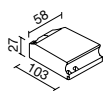

Alimentatore 600mA da 6 a 12 LED
600mA power supply unit for 6 to 12 LEDs
Vorschaltgerät 600mA für 6 bis 12 LED

CODE	DIMENSIONS
84766	103x58x27 mm

Per alimentatori/driver dimmerabili e alimentatori/driver RGB, fare riferimento al capitolo "ELECTRONICS" del catalogo "I-LED" 2008.

For dimmable power supply units and RGB power supply units see "ELECTRONICS" section in 2008 "I-LED" catalogue.

Für Vorschaltgeräte mit Dimmer und Vorschaltgeräte RGB siehe Kapitel "ELECTRONICS" im Katalog "I-LED" 2008.