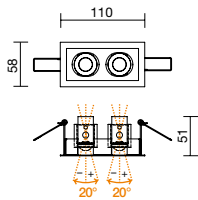

## Ti-k Led orientabile / Swivelling LED Ti-k / Ti-k LED schwenkbar

CODE	COLOURS LED	OPTICS	DIMENSIONS	ELECTRIFICATION	FINISH	
58804...	...W - N - C - Z*	... 10°- 30°- 50°	58x58x51 mm	1 LED x 2W	A4	52x52 mm
58805...	...W - N - C - Z*	... 10°- 30°- 50°	58x58x51 mm	1 LED x 2W	A5	52x52 mm
58807...	...W - N - C - Z*	... 10°- 30°- 50°	58x58x51 mm	1 LED x 2W	B7	52x52 mm